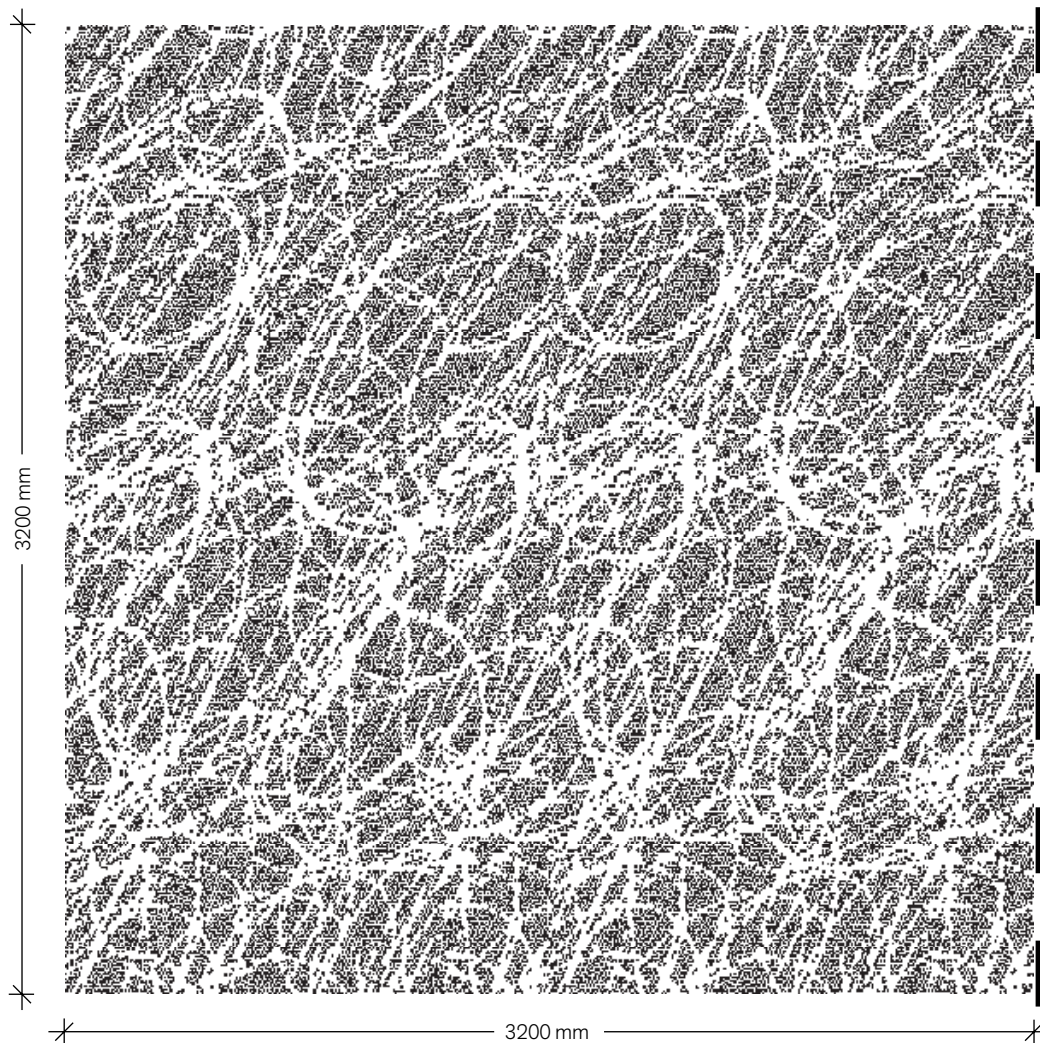

## Mosaic Ellipse

Pattern illustration 1:25

The pattern is printed continuously on the paper.

### Pattern print sizes

Height	3200mm	-
Width	Continuous	

### Variable

### Pattern details

Basic mosaic size approx.	8 - 12mm
Basic ellipse sphere height approx.	850 - 1150 mm

Pattern illustration 1:1

3D Visualization