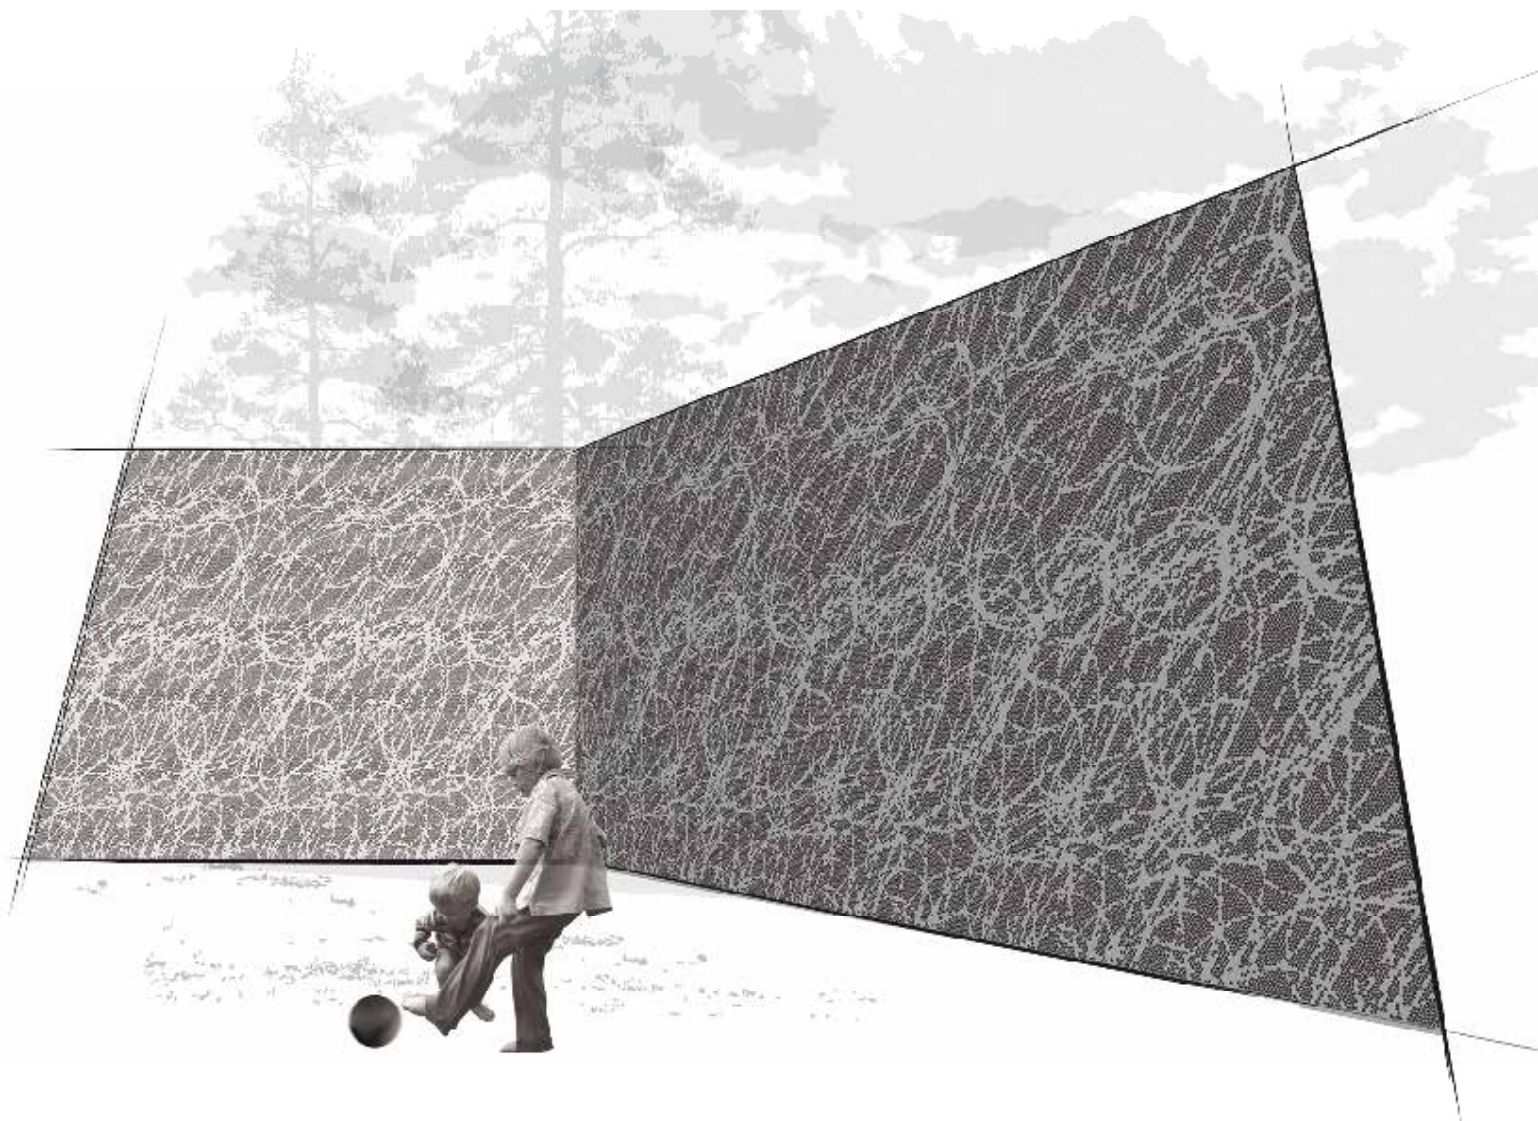

## Mosaic Ellipse

Pattern illustration 1:25

The pattern is printed continuously on the paper.

### Pattern print sizes

Height	3200mm	-
Width	Continuous	

### Variable

### Pattern details

Basic mosaic size approx.	8 - 12mm
Basic ellipse sphere height approx.	850 - 1150 mm

Pattern illustration 1:1

3D Visualization